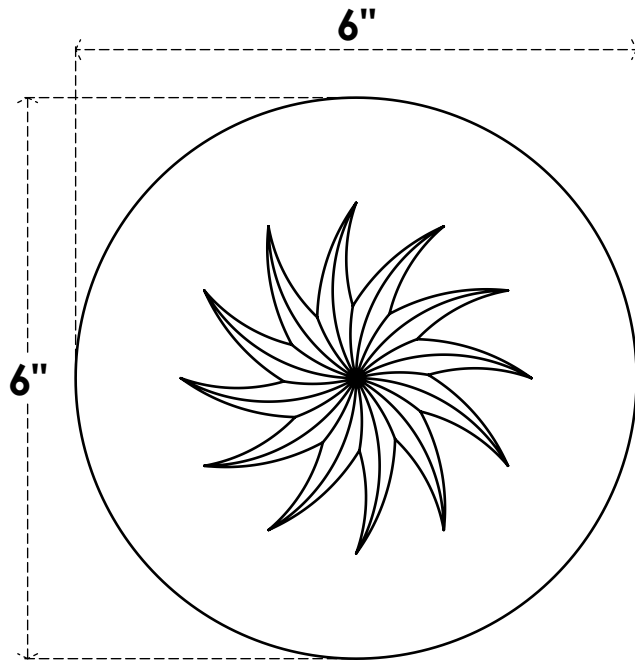

ROSP060X060X075GRY12

6"W X 6"H X 3/4"P STANDARD GRAYSON SPIRAL ROSETTE WITH SQUARE EDGE, ARCHITECTURAL GRADE PVC

FRONT

SIDE

EKENA MILLWORK
2300 WEST MAIN ST.
CLARKSVILLE, TX 75426
TOLL FREE: 866-607-0453
WWW.EKENAMILLWORK.COM