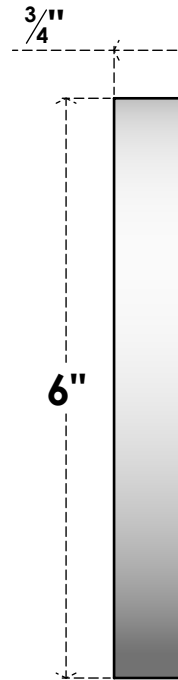

ROSP060X060X075GRY12

6"W X 6"H X 3/4"P STANDARD GRAYSON SPIRAL ROSETTE WITH SQUARE EDGE, ARCHITECTURAL GRADE PVC

FRONT

SIDE

EKENA MILLWORK
2300 WEST MAIN ST.
CLARKSVILLE, TX 75426
TOLL FREE: 866-607-0453
WWW.EKENAMILLWORK.COM

NOTES

1. INSTALLATION TO BE COMPLETED IN ACCORDANCE WITH MANUFACTURER'S SPECIFICATIONS.
2. DRAWING MAY NOT BE TO SCALE
3. THIS DRAWING IS INTENDED FOR DESIGN AND PLANNING PURPOSES ONLY.
4. ALL INFORMATION CONTAINED HEREIN WAS CURRENT AT THE TIME OF DEVELOPMENT BUT MUST BE REVIEWED AND APPROVED BY THE PRODUCT MANUFACTURER TO BE CONSIDERED ACCURATE.
5. ARCHITECTURAL GRADE PVC PRODUCTS ARE MADE FROM EXPANDED CELLULAR PVC AND COME NATURALLY WHITE BUT MAY BE PAINTED